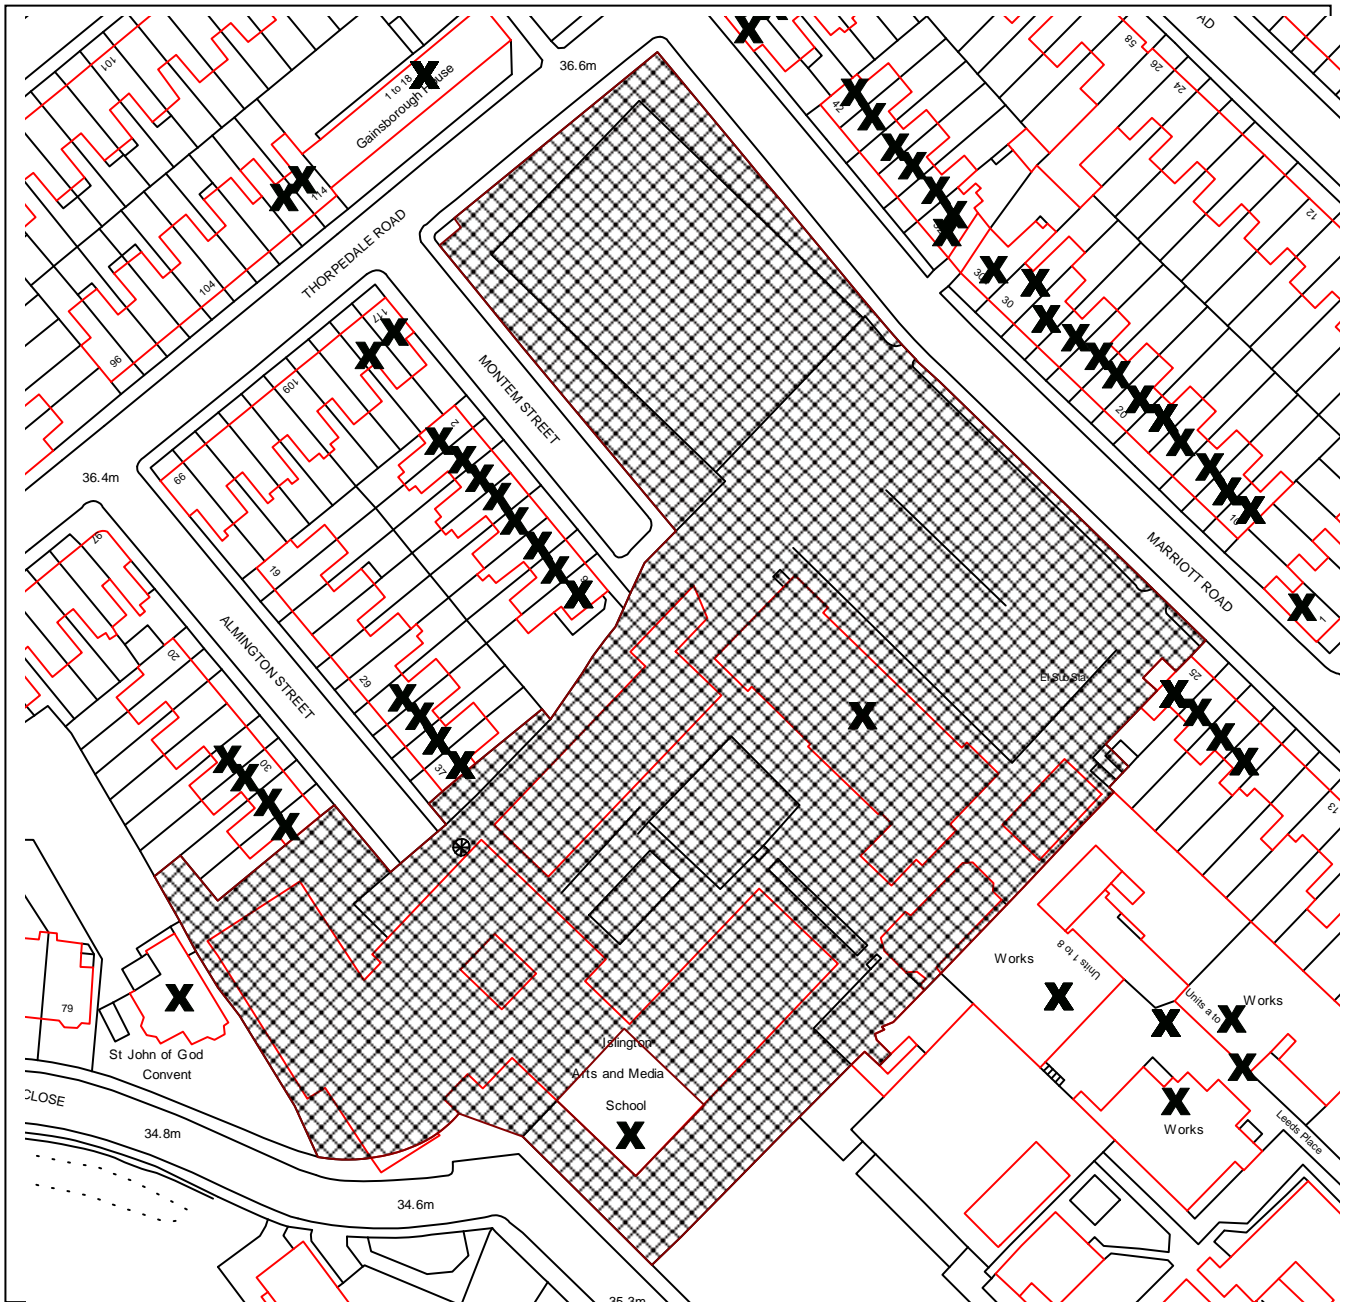

# ISLINGTON

## DEVELOPMENT MANAGEMENT

PLANNING APPLICATION REF NO: P2014/3611/FUL

LOCATION: ISLINGTON ARTS AND MEDIA SCHOOL 1 TURLE  
ROAD LONDON N4 3LS

SCALE: 1:1250

This map is reproduced from Ordnance Survey material with the permission of Ordnance Survey on behalf of the Controller of Her Majesty's Stationery Office © Crown copyright. Unauthorised reproduction infringes Crown copyright and may lead to prosecution or civil proceedings.  
Islington Council, LA086452